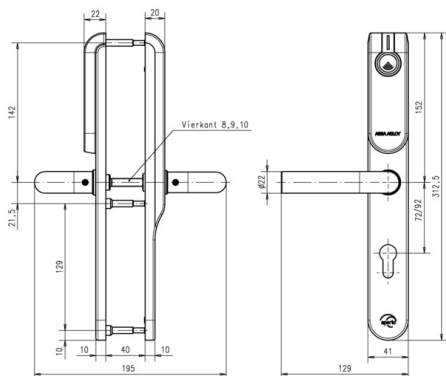

E900 EURO

Premium escutcheon Euro profile

ASSA ABLOY

Product description

- Access decision is made by the AAperio® escutcheon based on access data on card - access data are written on card via EAC system updater
- Can be used with all European (DIN) mortise locks - in wooden, steel and tubular-frame doors
- Main electronics (RFID + radio) outside - security-relevant electronics inside
- Outside handle rotates freely - inside handle always engaged
- LED for status visualisation

Scope of delivery

- 1 escutcheon with battery (Lithium CR123A) and installation instructions
- Screws, drilling template and tool (for inserting cables)

Technical data - Premium escutcheon

	Approvals	CE, EN179, EN1906, DIN18273
	Dimension	312 x 41 x 10/20 mm (H x W x D)
	Version	Premium = Higher security version up to grade 3 (EN 1906) with approvals on fire (DIN18273), escape (EN179) route and security
	Handle	U-Shape
	Surface	Stainless steel brushed (ST)
	Distance	Distance 72 mm, 92 mm; Spindle 9 mm
	Door leaf thickness	Door leaf between 40 and 100 mm thick, in 5 mm increments
	Backset	> 40 mm
	Battery	1 x Lithium CR123A
	Battery life	30 openings per day for 49 months
	Radio standard	IEEE 802.15.4 (2.4 GHz)
	Encryption (radio communication)	AES 128 bits
	Class of protection	IP 54
	Operating temperature range	-25°C to 60°C
	Relative humidity	< 85% (condensation-free)
	Status	LED (red/green/orange)
	RFID Technologies (Based on reader type)	MIFARE Classic® / MIFARE® DESFire® EV1
	RFID reading	UID / Sektor / Block / Application / File
	RFID Reading range	< 4 cm
	OSS Standard Offline	Optional available (MIFARE® DESFire®, LEGIC® Advant)